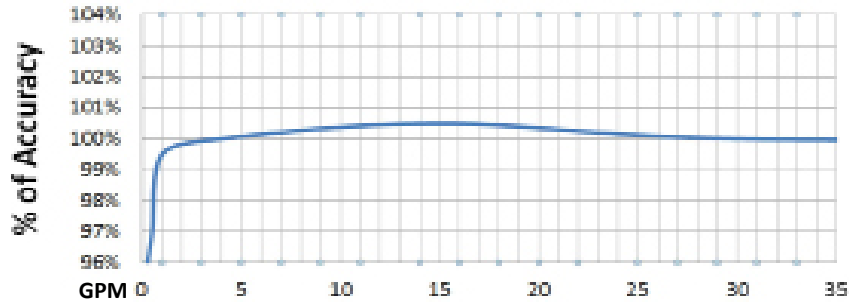

Positive Displacement Accuracy Curves

Meter Performance & Accuracy Curves

Positive Displacement Meters 5/8 x 1/2 - 5/8 x 3/4

Meter Performance & Accuracy Curves

Positive Displacement Meters 3/4"

Meter Performance & Accuracy Curves

Positive Displacement Meters 1"

Positive Displacement Accuracy Curves

Meter Performance & Accuracy Curves

Positive Displacement Meters 1 1/2"

Meter Performance & Accuracy Curves

Positive Displacement Meters 2"