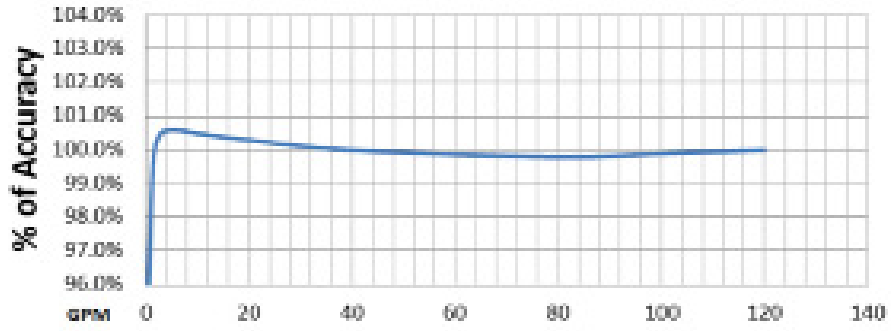

Positive Displacement Accuracy Curves

Meter Performance & Accuracy Curves

Positive Displacement Meters 5/8 x 1/2 - 5/8 x 3/4

Meter Performance & Accuracy Curves

Positive Displacement Meters 3/4"

Meter Performance & Accuracy Curves

Positive Displacement Meters 1"

Positive Displacement Accuracy Curves

Meter Performance & Accuracy Curves

Positive Displacement Meters 1 1/2"

Meter Performance & Accuracy Curves

Positive Displacement Meters 2"