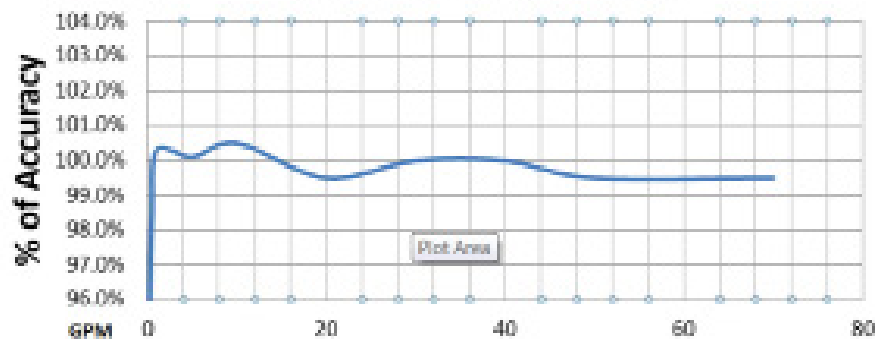

Positive Displacement Accuracy Curves

Meter Performance & Accuracy Curves

Positive Displacement Meters 5/8 x 1/2 - 5/8 x 3/4

Meter Performance & Accuracy Curves

Positive Displacement Meters 3/4"

Meter Performance & Accuracy Curves

Positive Displacement Meters 1"

Positive Displacement Accuracy Curves

Meter Performance & Accuracy Curves

Positive Displacement Meters 1 1/2"

Meter Performance & Accuracy Curves

Positive Displacement Meters 2"