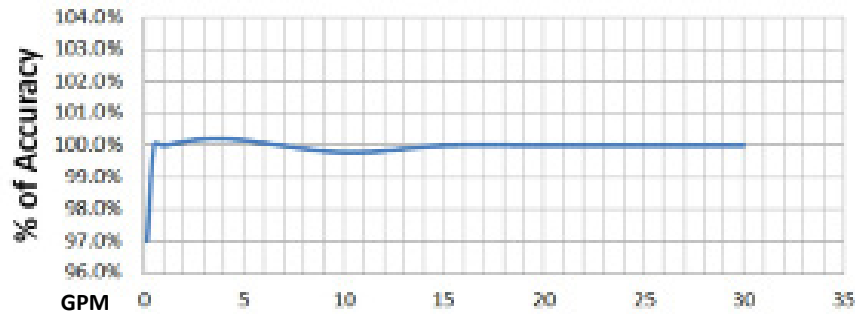

Positive Displacement Accuracy Curves

Meter Performance & Accuracy Curves

Positive Displacement Meters 5/8 x 1/2 - 5/8 x 3/4

Meter Performance & Accuracy Curves

Positive Displacement Meters 3/4"

Meter Performance & Accuracy Curves

Positive Displacement Meters 1"

Positive Displacement Accuracy Curves

Meter Performance & Accuracy Curves

Positive Displacement Meters 1 1/2"

Meter Performance & Accuracy Curves

Positive Displacement Meters 2"