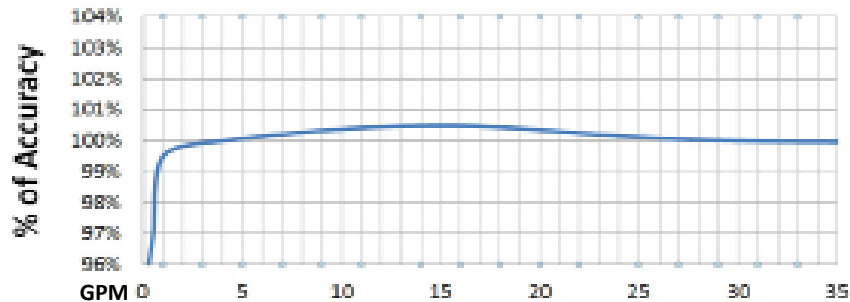

Positive Displacement Accuracy Curves

Meter Performance & Accuracy Curves

Positive Displacement Meters 5/8 x 1/2 - 5/8 x 3/4

Meter Performance & Accuracy Curves

Positive Displacement Meters 3/4"

Meter Performance & Accuracy Curves

Positive Displacement Meters 1"

Positive Displacement Accuracy Curves

Q&B Meter Performance & Accuracy Curves
Positive Displacement Meters 1 1/2"

Q&B Meter Performance & Accuracy Curves
Positive Displacement Meters 2"