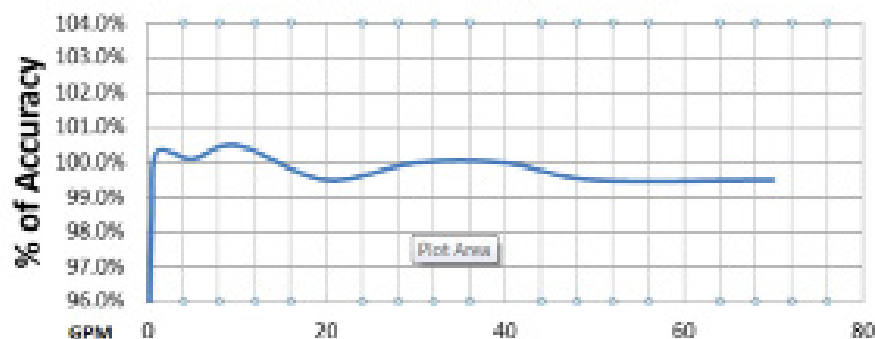

Positive Displacement Accuracy Curves

Meter Performance & Accuracy Curves

Positive Displacement Meters 5/8 x 1/2 - 5/8 x 3/4

Meter Performance & Accuracy Curves

Positive Displacement Meters 3/4"

Meter Performance & Accuracy Curves

Positive Displacement Meters 1"

Positive Displacement Accuracy Curves

Q&B Meter Performance & Accuracy Curves
Positive Displacement Meters 1 1/2"

Q&B Meter Performance & Accuracy Curves
Positive Displacement Meters 2"