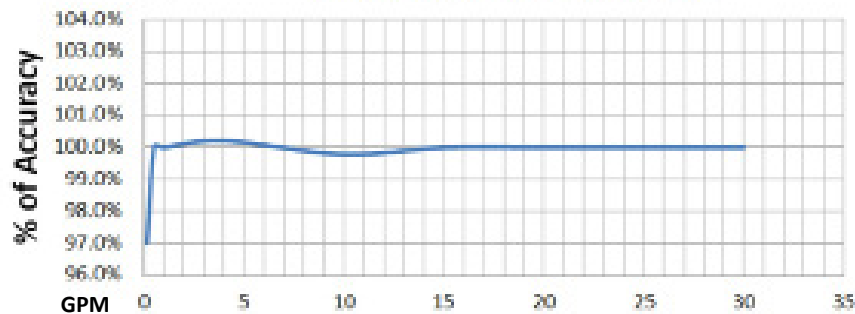

Positive Displacement Accuracy Curves

Meter Performance & Accuracy Curves

Positive Displacement Meters 5/8 x 1/2 - 5/8 x 3/4

Meter Performance & Accuracy Curves

Positive Displacement Meters 3/4"

Meter Performance & Accuracy Curves

Positive Displacement Meters 1"

Positive Displacement Accuracy Curves

Q&B Meter Performance & Accuracy Curves
Positive Displacement Meters 1 1/2"

Q&B Meter Performance & Accuracy Curves
Positive Displacement Meters 2"