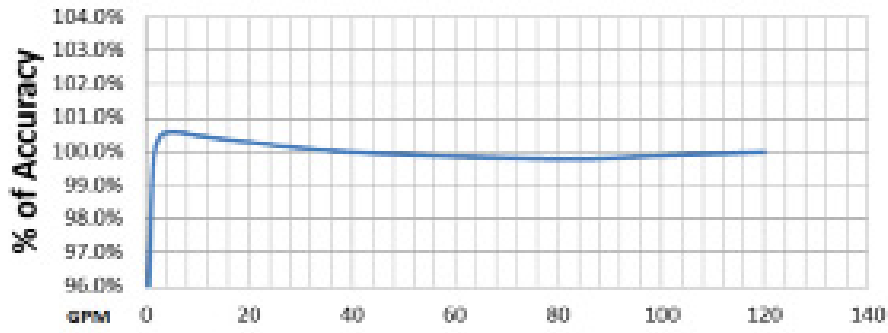

Positive Displacement Accuracy Curves

Meter Performance & Accuracy Curves

Positive Displacement Meters 5/8 x 1/2 - 5/8 x 3/4

Meter Performance & Accuracy Curves

Positive Displacement Meters 3/4"

Meter Performance & Accuracy Curves

Positive Displacement Meters 1"

Positive Displacement Accuracy Curves

Q&B Meter Performance & Accuracy Curves
Positive Displacement Meters 1 1/2"

Q&B Meter Performance & Accuracy Curves
Positive Displacement Meters 2"